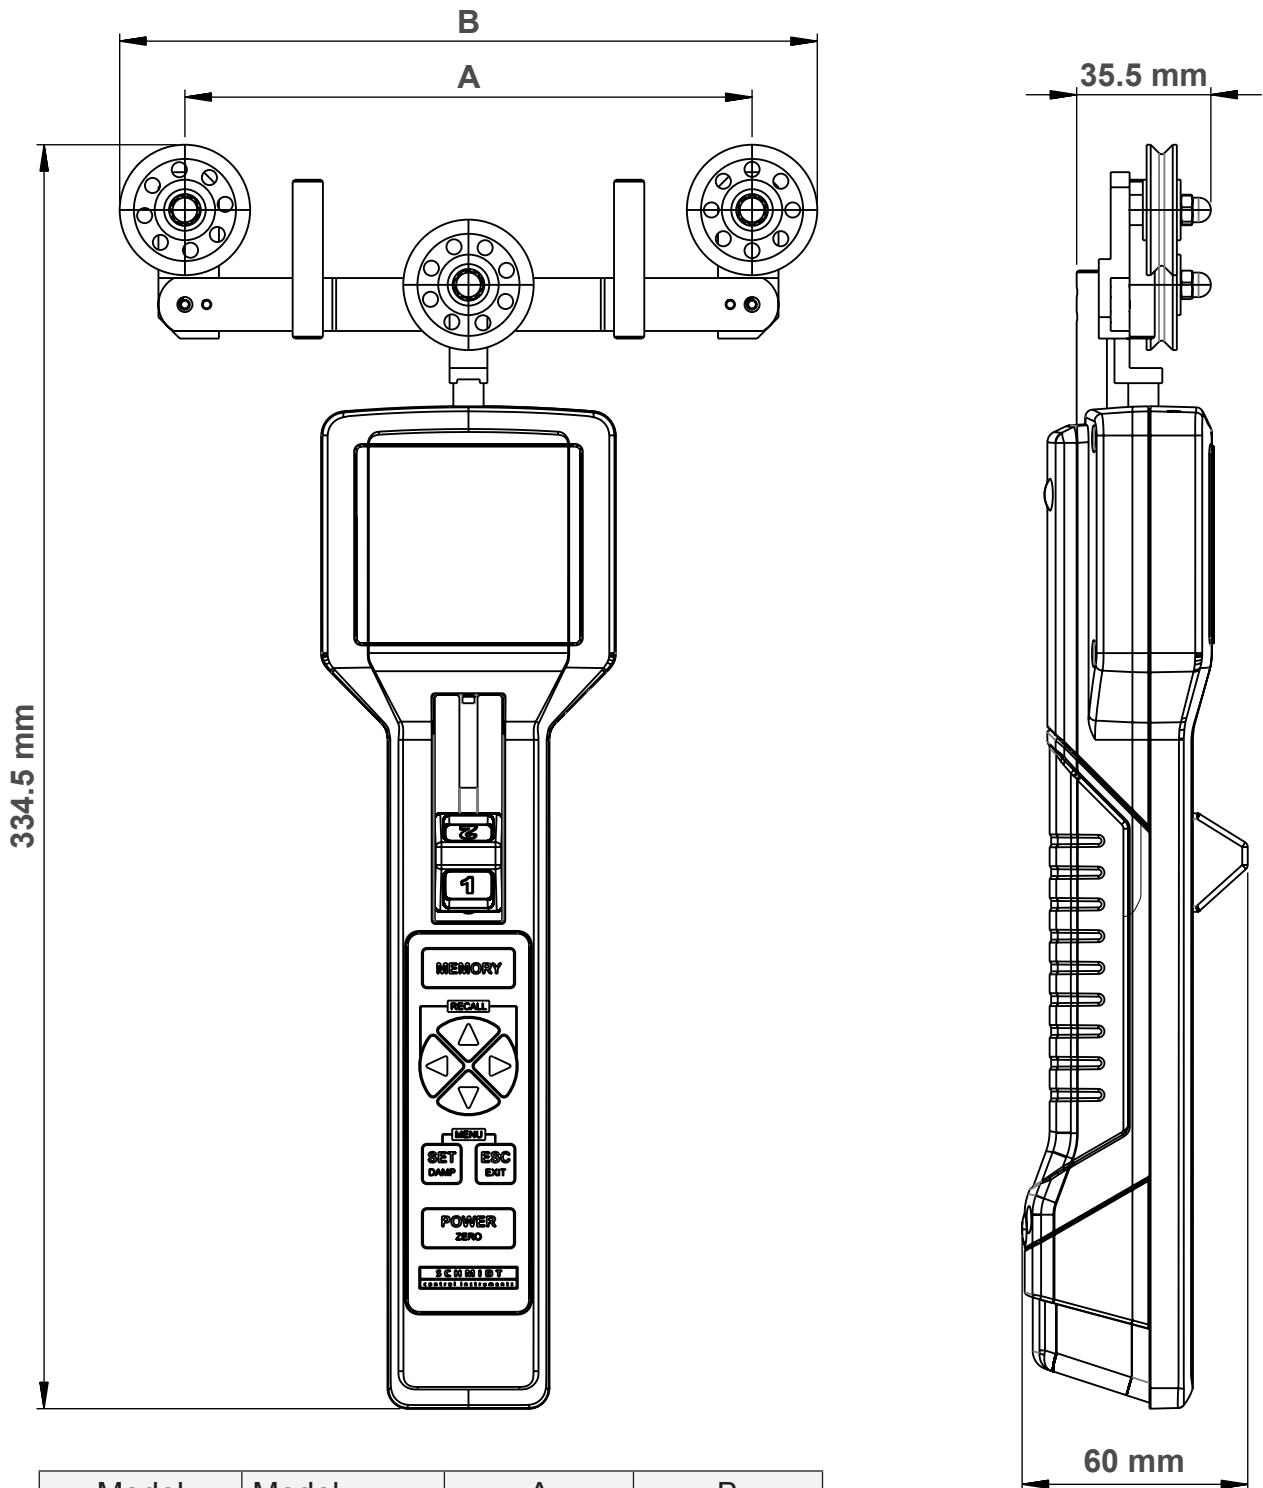

Models DTSL and DTXL

(with standard rollers)

Specifications subject to change without notice!

Model	Model	A	B
DTSL-2500	DTXL-2500	150 mm	184.5 mm
DTSL-5000	DTXL-5000		
DTSL-10K	DTXL-10K	200 mm	234.5 mm
DTSL-20K	DTXL-20K		