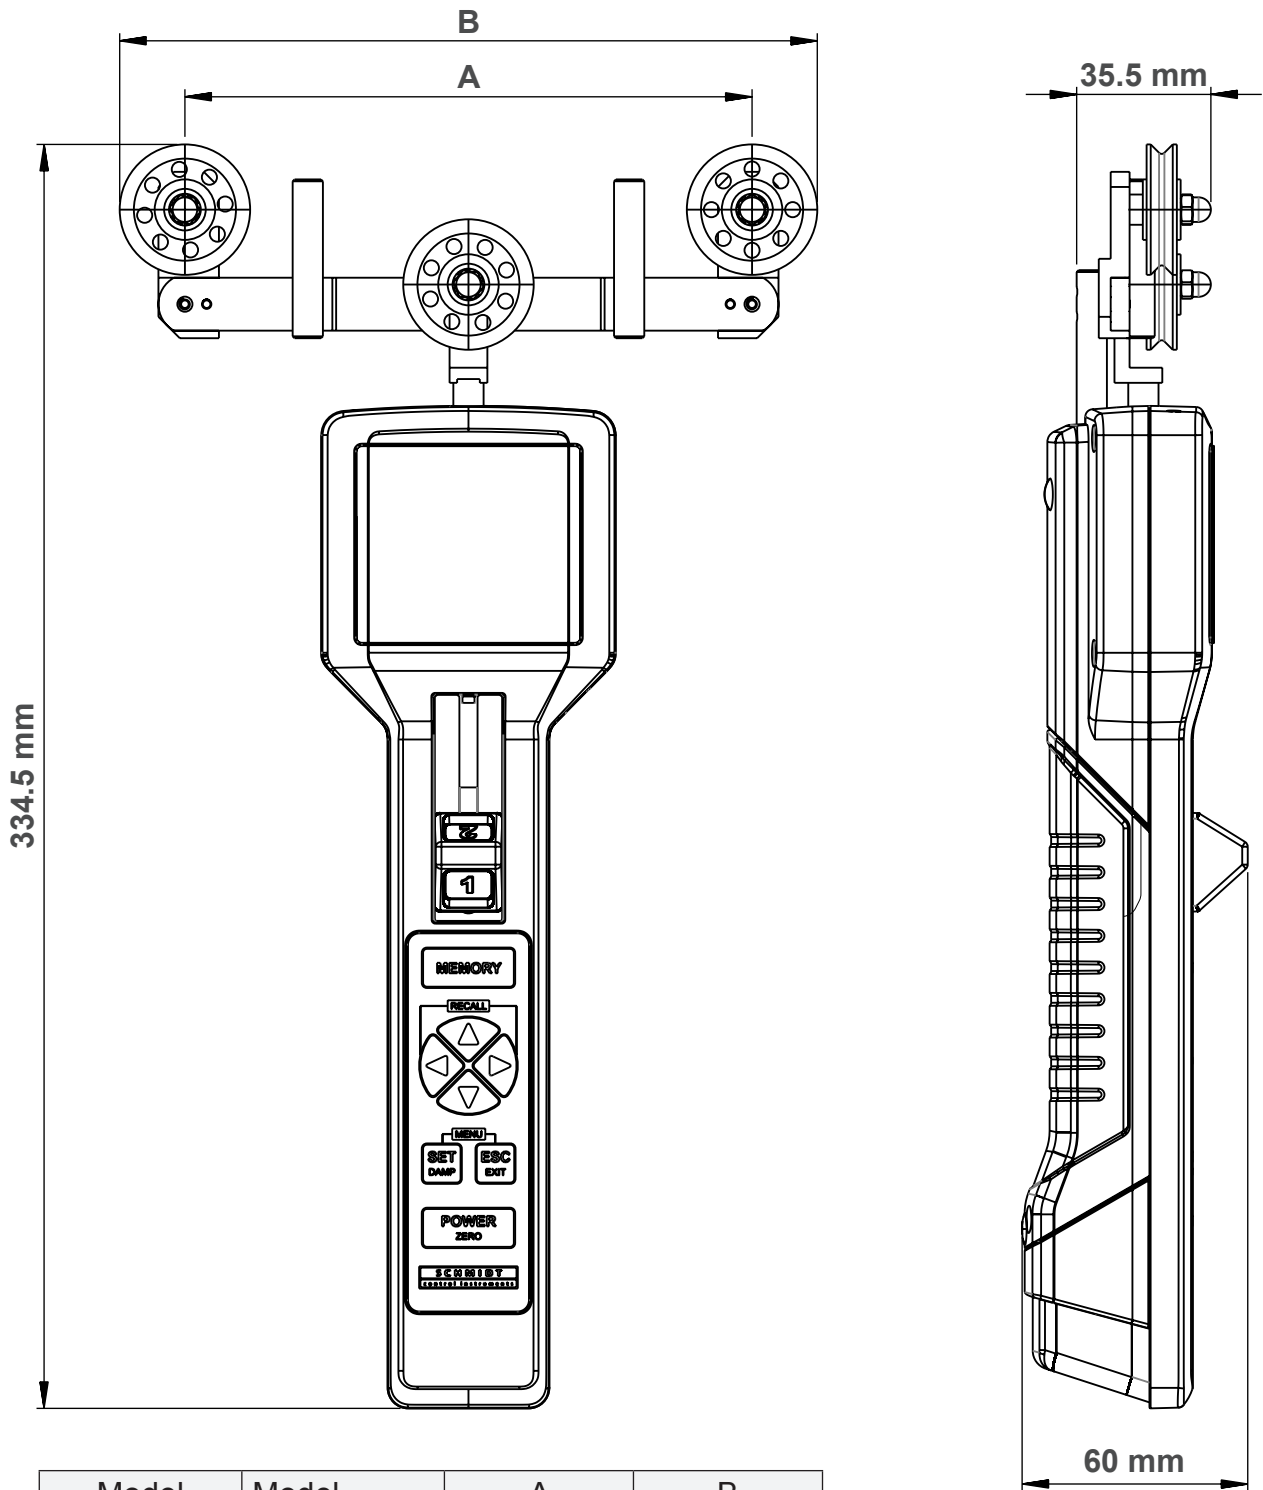

# Models DTSL and DTXL

(with standard rollers)

Specifications subject to change without notice!

| Model     | Model     | A      | B        |
|-----------|-----------|--------|----------|
| DTSL-2500 | DTXL-2500 | 150 mm | 184.5 mm |
| DTSL-5000 | DTXL-5000 |        |          |
| DTSL-10K  | DTXL-10K  | 200 mm | 234.5 mm |
| DTSL-20K  | DTXL-20K  |        |          |