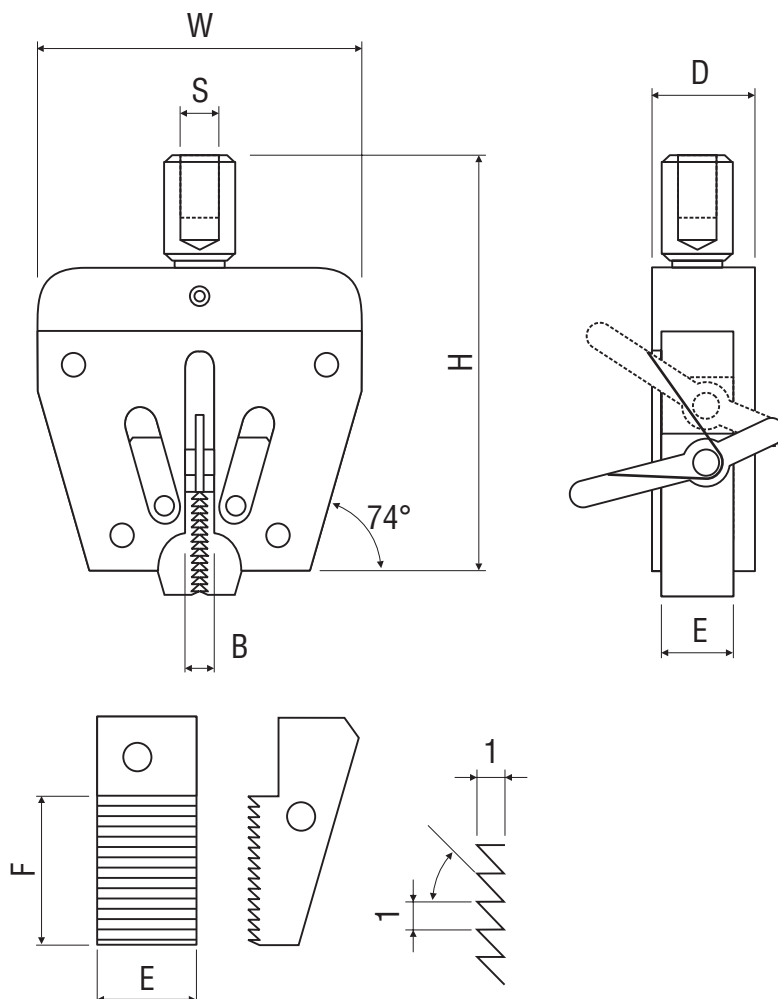

## Wedge Grips KC-20, 1000, 5000

	KC-20	KC-1000	KC-5000
<b>Capacity</b>	110 lbf	220 lbf	1100 lbf
<b>Width (W)</b>	46mm	46mm	75
<b>Height (H)</b>	59mm	59mm	94mm
<b>Depth (D)</b>	14.5mm	14.5mm	36mm
<b>Jaw opening (B)</b>	Max. 2.0mm	Max. 2.0mm	Max. 5mm
<b>Jaw width (E)</b>	9.8mm	9.8mm	23.8mm
<b>Jaw height (F)</b>	15mm	15mm	26mm
<b>Mounting screw (S)</b>	M6 P1	M6 P1	M10 P1.5