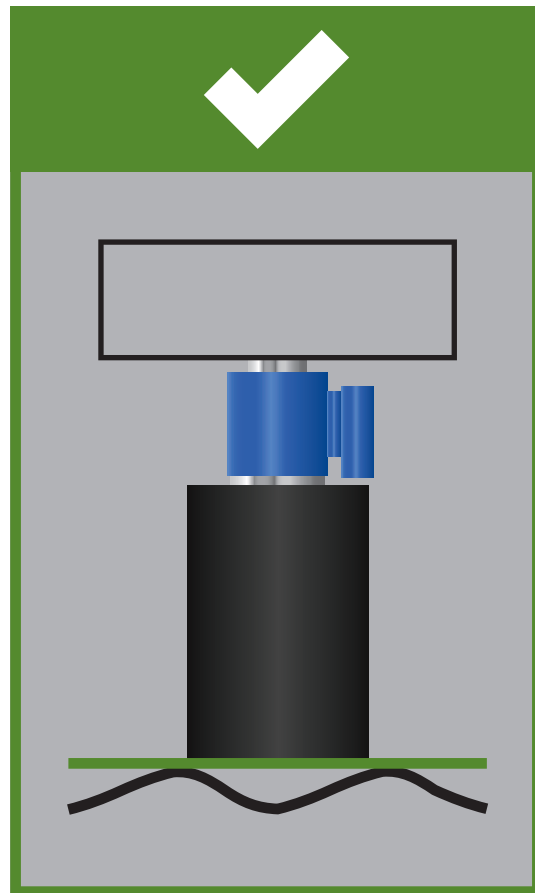

compression load cell safety guide

Distributed by: ABQ Industrial LP USA
Tel: +1 (281) 516-9292 / (888) 275-5772 **eFax:** +1 (866) 234-0451
Web: <https://www.abqindustrial.net> **E-mail:** info@abqindustrial.net