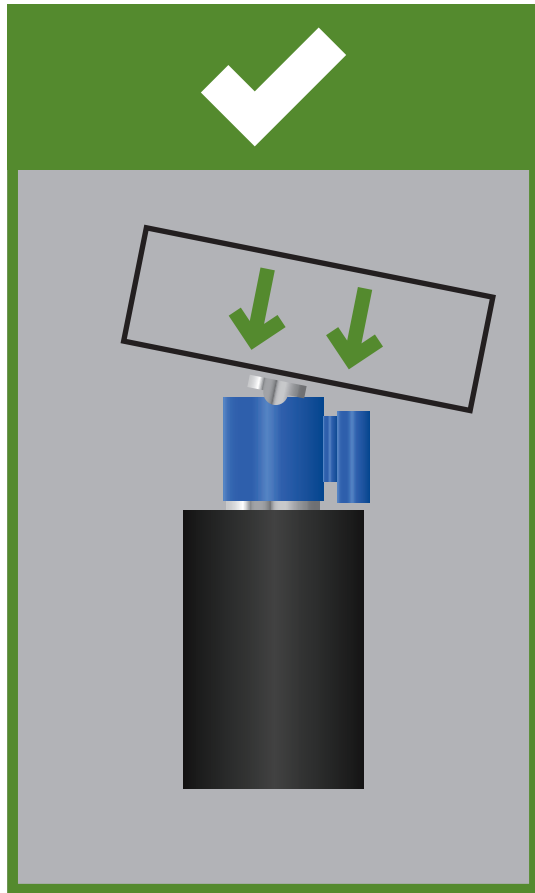

**compression load cell
safety guide**