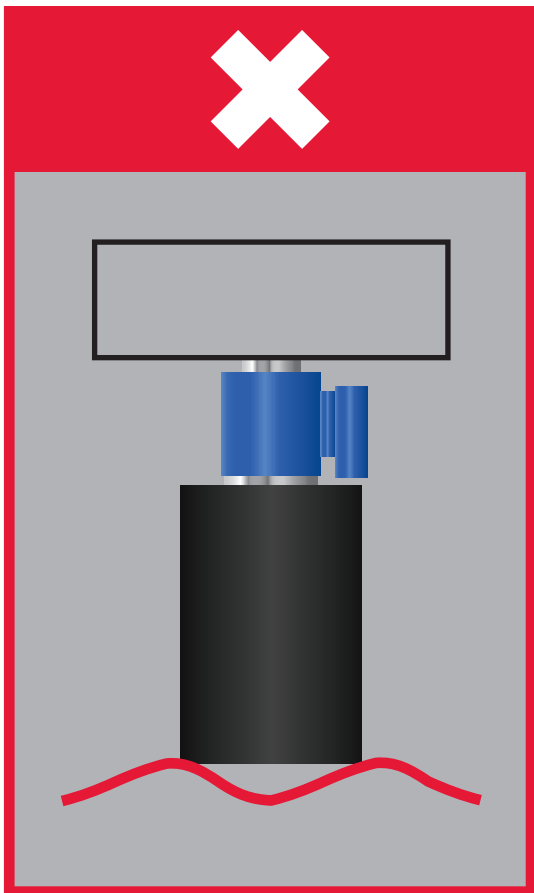

compression load cell safety guide

Distributed by: ABQ Industrial LP USA
Tel: +1 (281) 516-9292 / (888) 275-5772 **eFax:** +1 (866) 234-0451
Web: <https://www.abqindustrial.net> **E-mail:** info@abqindustrial.net