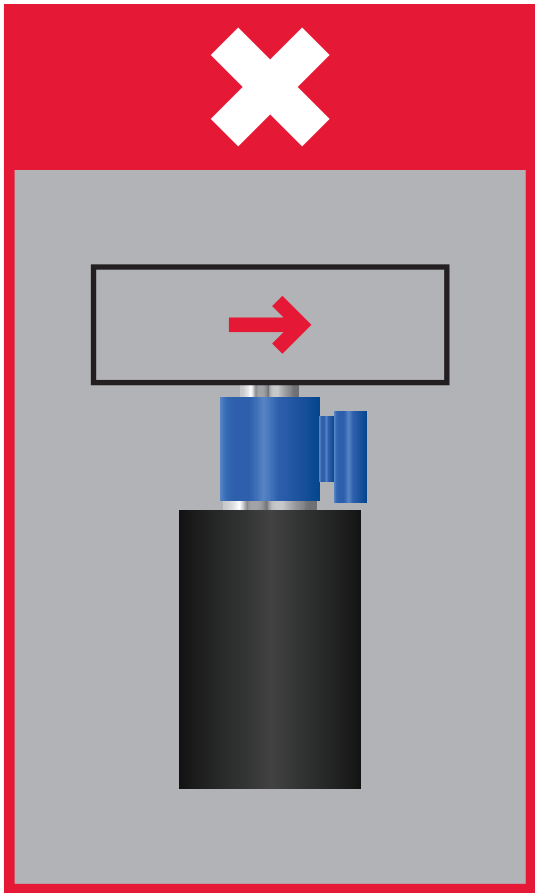

**compression load cell
safety guide**