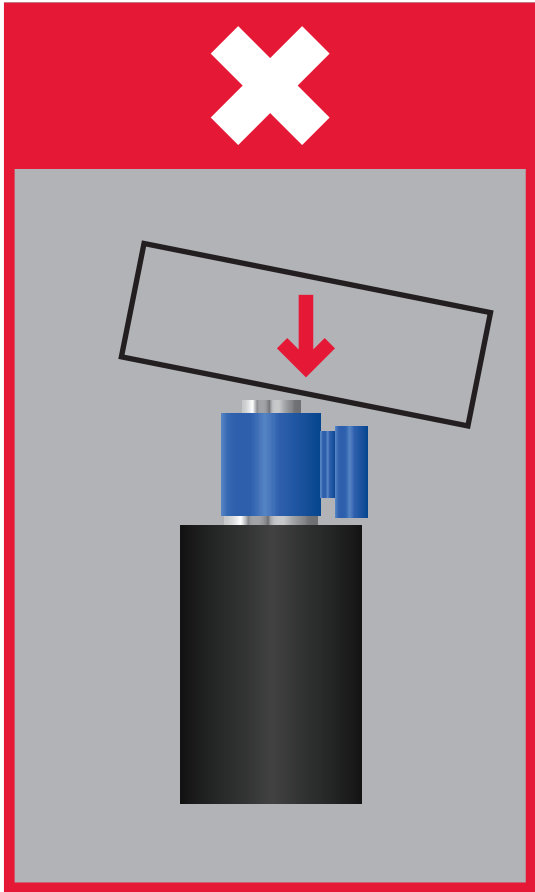

**compression load cell
safety guide**