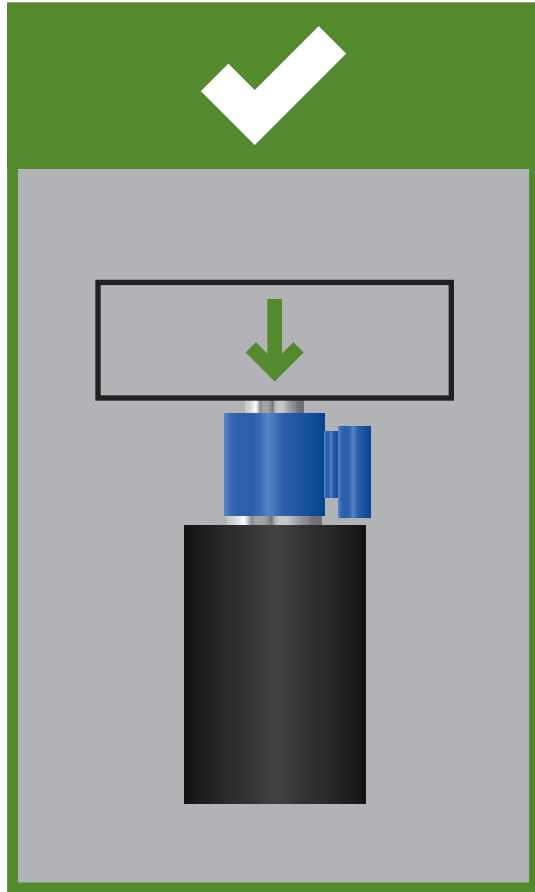

**compression load cell
safety guide**