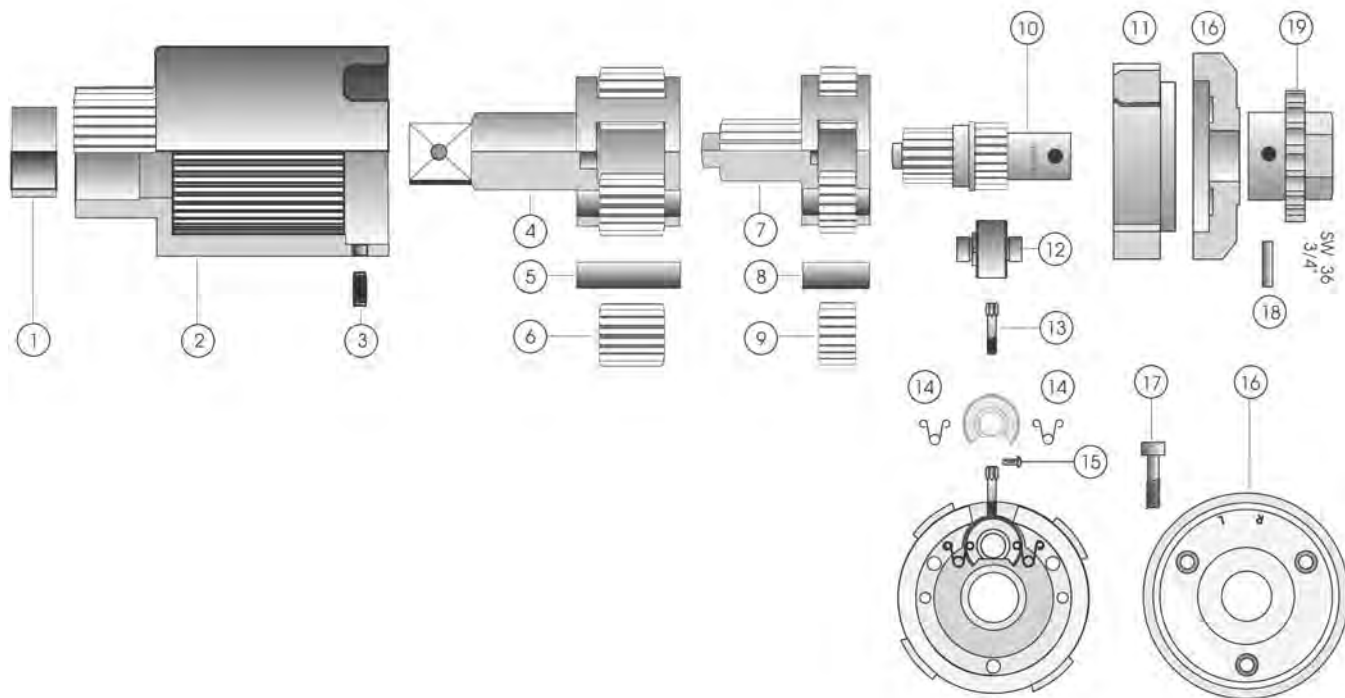

HG20 Parts List

No.	Part Number	Description	Qty.
1	21-20140	Sleeve	1
2	21-10214	Gear Housing	1
3	21-20020	Stud Bolts	4
4	21-10182	Gear Cage 1"	1
5	21-20012	Bearing Pins	4
6	21-10148	Planet Gears	4
7	21-10175	Gear Cage	1
8	21-20011	Bearing Pins	4
9	21-10146	Planet Gears	4
10	21-11108	Shaft	1
11	21-11101	Gear Flange	1
12	21-11111	Pawl	1
13	21-10128	Switch Screw	1
14	21-11112	Compression Springs	2
15	21-20023	Grooved Drive Stud	2
16	21-11105	Cover Plate	1
17	21-20043	Hexagon Screw	3
18	21-20022	Shear Pin	1
19	21-11114	Hand Wheel	1