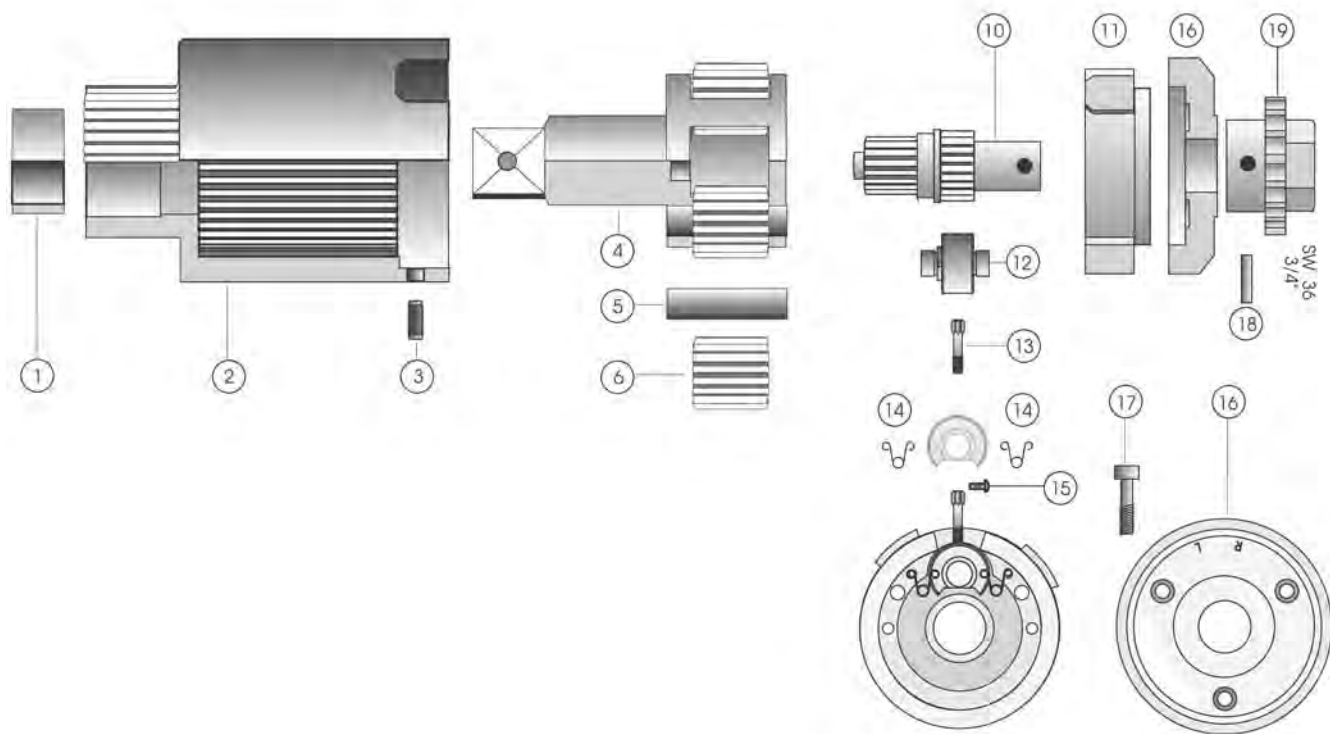

H10 Parts List

No.	Part Number	Description	Qty.
1	21-20140	Sleeve	1
2	21-10212	Gear Housing	1
3	21-20020	Stud Bolts	4
4	21-10181	Gear Cage 3/4"	1
5	21-20012	Bearing Pins	4
6	21-10148	Planet Gears	4
10	21-11107	Shaft	1
11	21-11307	Cover Plate	1
12	21-20143	Sleeve	1
18	21-20022	Shear Pin	1
19	21-11114	Hand Wheel	1

H15 Parts List

No.	Part Number	Description	Qty.
1	21-20140	Sleeve	1
2	21-10212	Gear Housing	1
3	21-20020	Stud Bolts	4
4	21-10182	Gear Cage 1"	1
5	21-20011	Bearing Pins	4
6	21-10148	Planet Gears	4
10	21-11117	Shaft	1
11	21-11307	Cover Plate	1
12	21-20143	Sleeve	1
18	21-20022	Shear Pin	1
19	21-11114	Hand Wheel	1

HG10 Parts List

No.	Part Number	Description	Qty.
1	21-20140	Sleeve	1
2	21-10212	Gear Housing	1
3	21-20020	Stud Bolts	4
4	21-10181	Gear Cage 3/4"	1
5	21-20012	Bearing Pins	4
6	21-10148	Planet Gears	4
10	21-11109	Shaft	1
11	21-11101	Gear Flange	1
12	21-11111	Pawl	1
13	21-10128	Switch Screw	1
14	21-11112	Compression Springs	2
15	21-20023	Grooved Drive Stud	2
16	21-11105	Cover Plate	1
17	21-20043	Hexagon Screw	3
18	21-20022	Shear Pin	1
19	21-11114	Hand Wheel	1

HG15 Parts List

No.	Part Number	Description	Qty.
1	21-20140	Sleeve	1
2	21-10212	Gear Housing	1
3	21-20020	Stud Bolts	4
4	21-10182	Gear Cage 1"	1
5	21-20011	Bearing Pins	4
6	21-10148	Planet Gears	4
10	21-11109	Shaft	1
11	21-11101	Gear Flange	1
12	21-11111	Pawl	1
13	21-10128	Switch Screw	1
14	21-11112	Compression Springs	2
15	21-20023	Grooved Drive Stud	2
16	21-11105	Cover Plate	1
17	21-20043	Hexagon Screw	3
18	21-20022	Shear Pin	1
19	21-11114	Hand Wheel	1