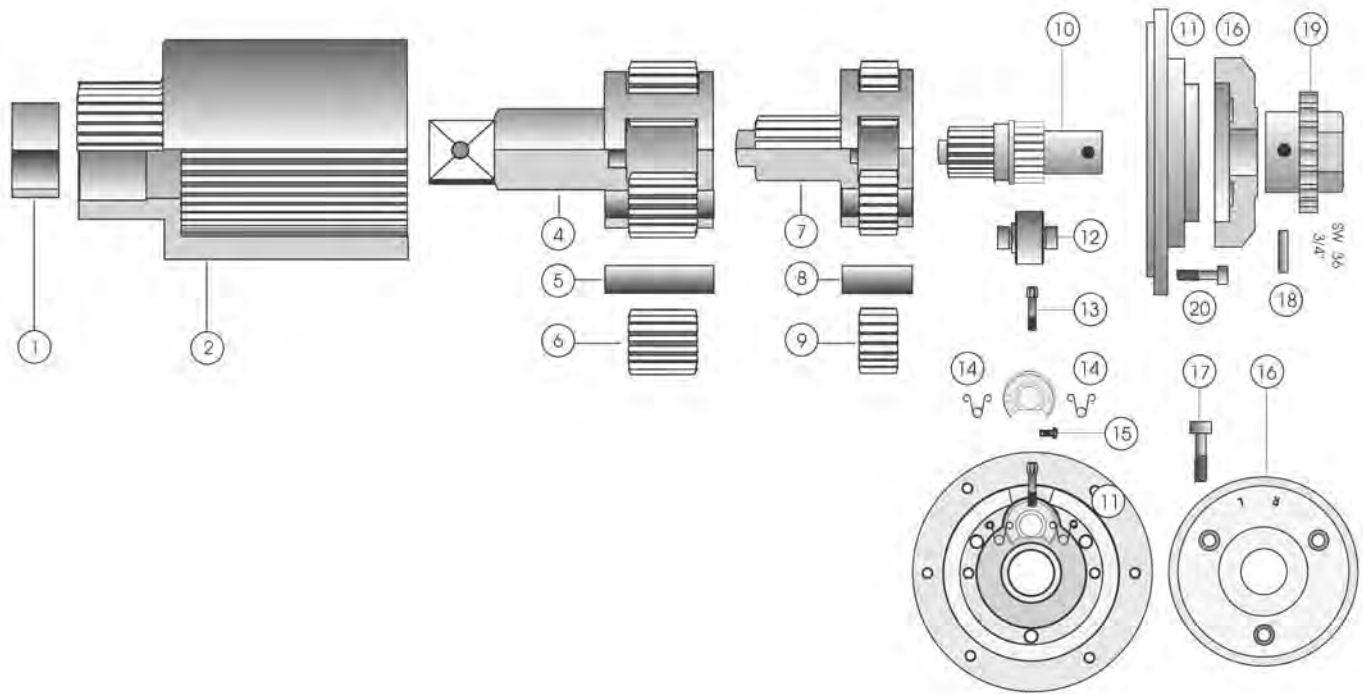

HG60 Parts List

No.	Part Number	Description	Qty.
1	21-20142	Sleeve	1
2	21-10217	Gear Housing	1
4	21-10187	Gear Cage 1 1/2"	1
5	21-20015	Bearing Pins	4
6	21-10157	Planet Gears	4
7	21-10177	Gear Cage	1
8	21-20013	Bearing Pins	3
9	21-10156	Planet Gears	3
10	21-11109	Shaft	1
11	21-11104	Gear Flange	1
12	21-11111	Pawl	1
13	21-10129	Smith Screw	1
14	21-11112	Compression Springs	2
15	21-20023	Grooved Drive Stud	2
16	21-11106	Cover Plate	1
17	21-20043	Hexagon Screw	3
18	21-20022	Shear Pin	1
19	21-11114	Hand Wheel	1
20	21-20043	Hexagon Screw	6