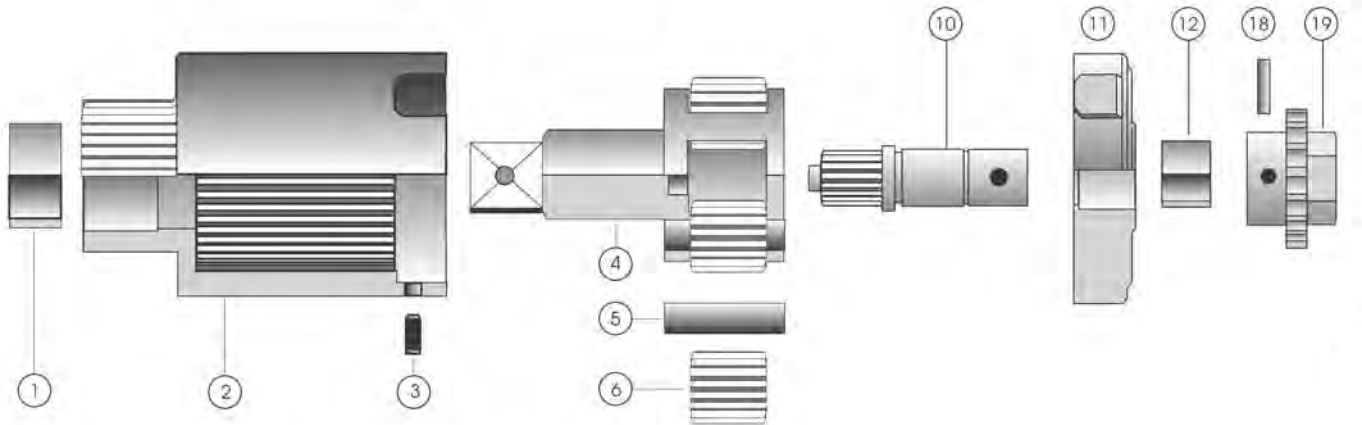

H10 Parts List

No.	Part Number	Description	Qty.
1	21-20140	Sleeve	1
2	21-10212	Gear Housing	1
3	21-20020	Stud Bolts	4
4	21-10181	Gear Cage 3/4"	1
5	21-20012	Bearing Pins	4
6	21-10148	Planet Gears	4
10	21-11107	Shaft	1
11	21-11307	Cover Plate	1
12	21-20143	Sleeve	1
18	21-20022	Shear Pin	1
19	21-11114	Hand Wheel	1

H15 Parts List

No.	Part Number	Description	Qty.
1	21-20140	Sleeve	1
2	21-10212	Gear Housing	1
3	21-20020	Stud Bolts	4
4	21-10182	Gear Cage 1"	1
5	21-20011	Bearing Pins	4
6	21-10148	Planet Gears	4
10	21-11117	Shaft	1
11	21-11307	Cover Plate	1
12	21-20143	Sleeve	1
18	21-20022	Shear Pin	1
19	21-11114	Hand Wheel	1

HG10 Parts List

No.	Part Number	Description	Qty.
1	21-20140	Sleeve	1
2	21-10212	Gear Housing	1
3	21-20020	Stud Bolts	4
4	21-10181	Gear Cage 3/4"	1
5	21-20012	Bearing Pins	4
6	21-10148	Planet Gears	4
10	21-11109	Shaft	1
11	21-11101	Gear Flange	1
12	21-11111	Pawl	1
13	21-10128	Switch Screw	1
14	21-11112	Compression Springs	2
15	21-20023	Grooved Drive Stud	2
16	21-11105	Cover Plate	1
17	21-20043	Hexagon Screw	3
18	21-20022	Shear Pin	1
19	21-11114	Hand Wheel	1