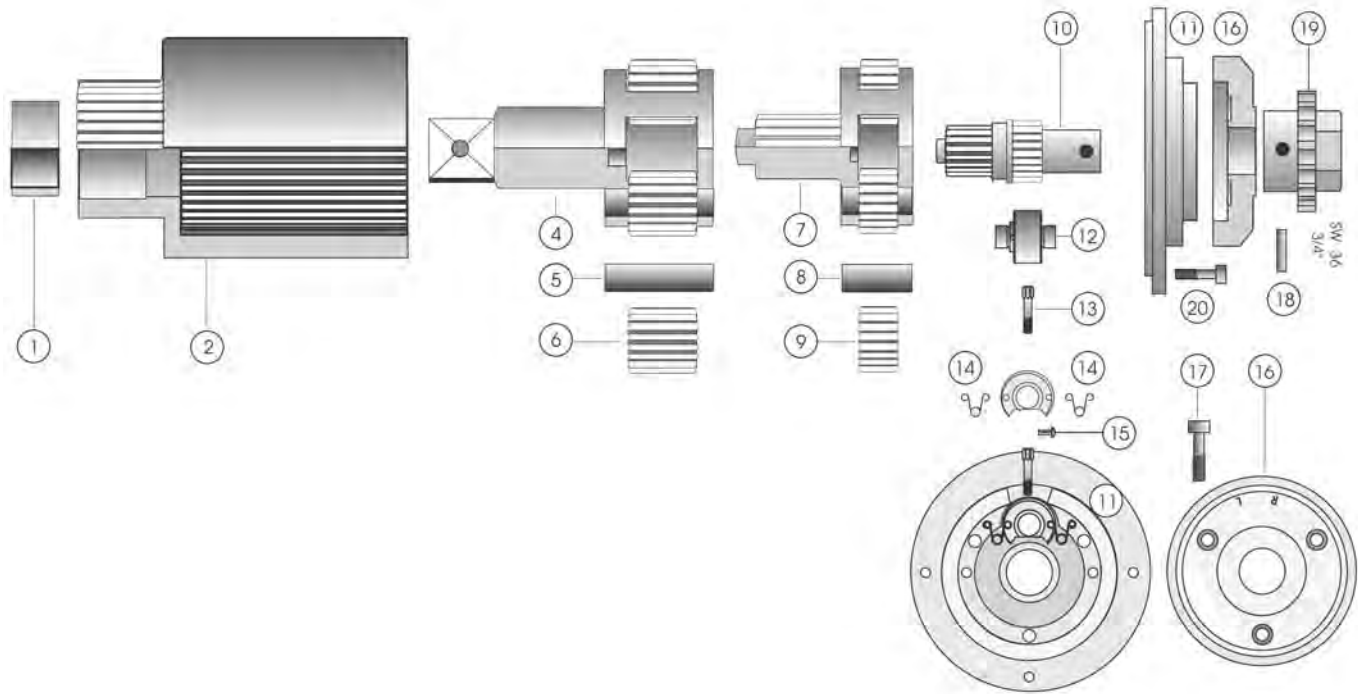

HG40 Parts List

No.	Part Number	Description	Qty.
1	21-20141	Sleeve	1
2	21-10216	Gear Housing	1
4	21-10186	Gear Cage 1 1/2"	1
5	21-20014	Bearing Pins	4
6	21-10154	Planet Gears	4
7	21-10176	Gear Cage	1
8	21-20013	Bearing Pins	4
9	21-10152	Planet Gears	4
10	21-11109	Shaft	1
11	21-11103	Gear Flange	1
12	21-11111	Pawl	1
13	21-10129	Switch Screw	1
14	21-11112	Compression Springs	2
15	21-20023	Grooved Drive Stud	2
16	21-11106	Cover Plate	1
17	21-20043	Hexagon Screw	3
18	21-20022	Shear Pin	1
19	21-11114	Hand Wheel	1
20	21-20043	Hexagon Screw	4