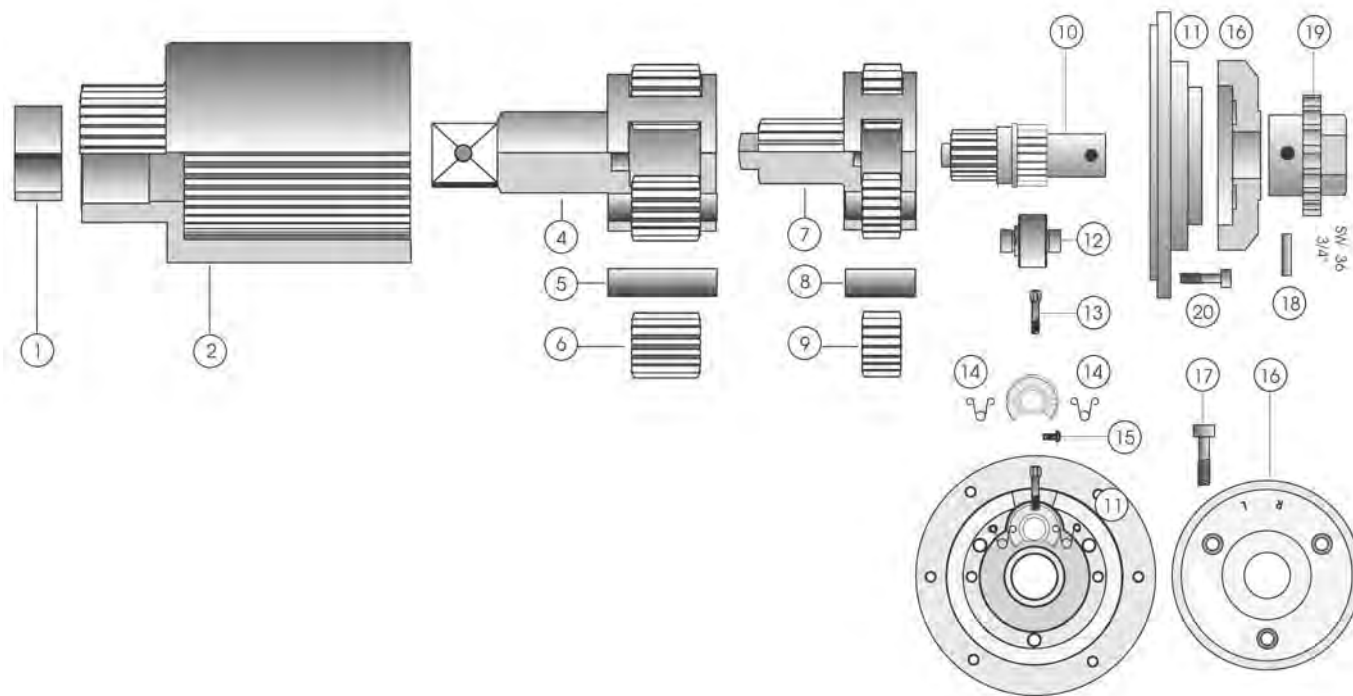

HG50 Parts List

No.	Part Number	Description	Qty.
1	21-20141	Sleeve	1
2	21-10301	Gear Housing	1
4	21-10308	Gear Cage 1 1/2"	1
5	21-20015	Bearing Pins	4
6	21-10306	Planet Gears	4
7	21-10304	Gear Cage	1
8	21-20013	Bearing Pins	4
9	21-10307	Planet Gears	4
10	21-11109	Shaft	1
11	21-11118	Gear Flange	1
12	21-11111	Pawl	1
13	21-10129	Switch Screw	1
14	21-11112	Compression Springs	2
15	21-20023	Grooved Drive Stud	2
16	21-11106	Cover Plate	1
17	21-20043	Hexagon Screw	3
18	21-20022	Shear Pin	1
19	21-11114	Hand Wheel	1
20	21-20043	Hexagon Screw	4