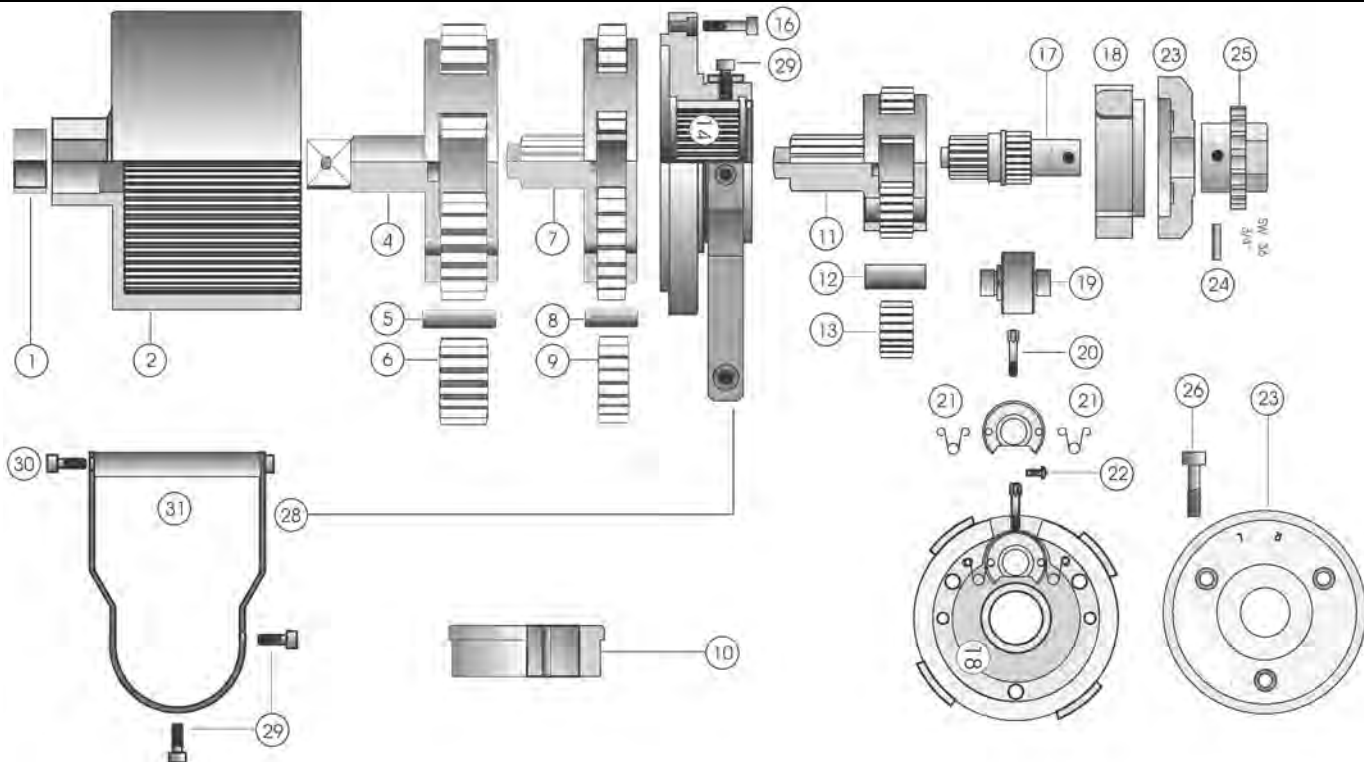

HG40 Parts List

No.	Part Number	Description	Qty.
1	21-20141	Sleeve	1
2	21-10216	Gear Housing	1
4	21-10186	Gear Cage 1 1/2"	1
5	21-20014	Bearing Pins	4
6	21-10154	Planet Gears	4
7	21-10176	Gear Cage	1
8	21-20013	Bearing Pins	4
9	21-10152	Planet Gears	4
10	21-11109	Shaft	1
11	21-11103	Gear Flange	1
12	21-11111	Pawl	1
13	21-10129	Switch Screw	1
14	21-11112	Compression Springs	2
15	21-20023	Grooved Drive Stud	2
16	21-11106	Cover Plate	1
17	21-20043	Hexagon Screw	3
18	21-20022	Shear Pin	1
19	21-11114	Hand Wheel	1
20	21-20043	Hexagon Screw	4

HG50 Parts List

No.	Part Number	Description	Qty.
1	21-20141	Sleeve	1
2	21-10301	Gear Housing	1
4	21-10308	Gear Cage 1 1/2"	1
5	21-20015	Bearing Pins	4
6	21-10306	Planet Gears	4
7	21-10304	Gear Cage	1
8	21-20013	Bearing Pins	4
9	21-10307	Planet Gears	4
10	21-11109	Shaft	1
11	21-11118	Gear Flange	1
12	21-11111	Pawl	1
13	21-10129	Switch Screw	1
14	21-11112	Compression Springs	2
15	21-20023	Grooved Drive Stud	2
16	21-11106	Cover Plate	1
17	21-20043	Hexagon Screw	3
18	21-20022	Shear Pin	1
19	21-11114	Hand Wheel	1
20	21-20043	Hexagon Screw	4

HG80 Parts List

No.	Part Number	Description	Qty.
1	21-20148	Sleeve	1
2	21-10401	Gear Housing	1
4	21-10402	Gear Cage 2 1/2"	1
5	21-20175	Bearing Pins	4
6	21-10407	Planet Gears	4
7	21-10403	Gear Cage	1
8	21-20015	Bearing Pins	4
9	21-10408	Planet Gears	4
10	21-10416	Support Ring	1
11	21-10404	Gear Cage	1
12	21-20011	Bearing Pins	1
13	21-10146	Planet Gears	4
16	21-20075	Hexagon Screw	8
17	21-11108	Shaft	1
18	21-10412	Gear Flange	1
19	21-11111	Pawl	1
20	21-10129	Switch Screw	1
21	21-11112	Compression Springs	2
22	21-20023	Grooved Drive Stud	2
23	21-11105	Cover Plate	1
24	21-20022	Shear Pin	1
25	21-11114	Hand Wheel	1
26	21-20043	Hexagon Screw	3
28	21-10415	Carryin Strap	1
29	21-20076	Hexagon Screw	3
30	21-20050	Hexagon Screw	2
31	21-10140	Grip	1