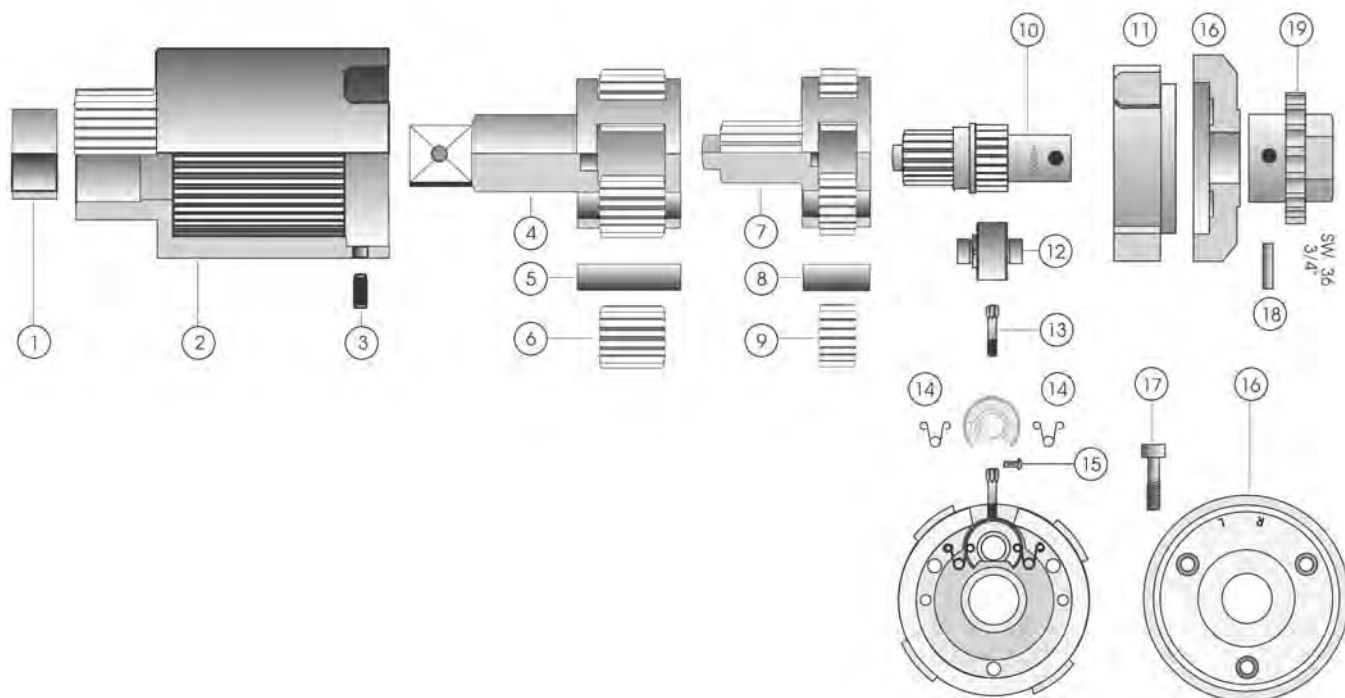

HG30 Parts List

No.	Part Number	Description	Qty.
1	21-20141	Sleeve	1
2	21-10218	Gear Housing	1
3	21-20020	Stud Bolts	4
4	21-10188	Gear Cage 1 1/2"	1
5	21-20014	Bearing Pins	4
6	21-10159	Planet Gears	4
7	21-10174	Gear Cage	1
8	21-20011	Bearing Pins	4
9	21-10158	Planet Gears	4
10	21-11108	Shaft	1
11	21-11102	Gear Flange	1
12	21-11111	Pawl	1
13	21-10129	Switch Screw	1
14	21-11112	Compression Springs	2
15	21-20023	Grooved Drive Stud	2
16	21-11106	Cover Plate	1
17	21-20043	Hexagon Screw	3
18	21-20022	Shear Pin	1
19	21-11114	Hand Wheel	1