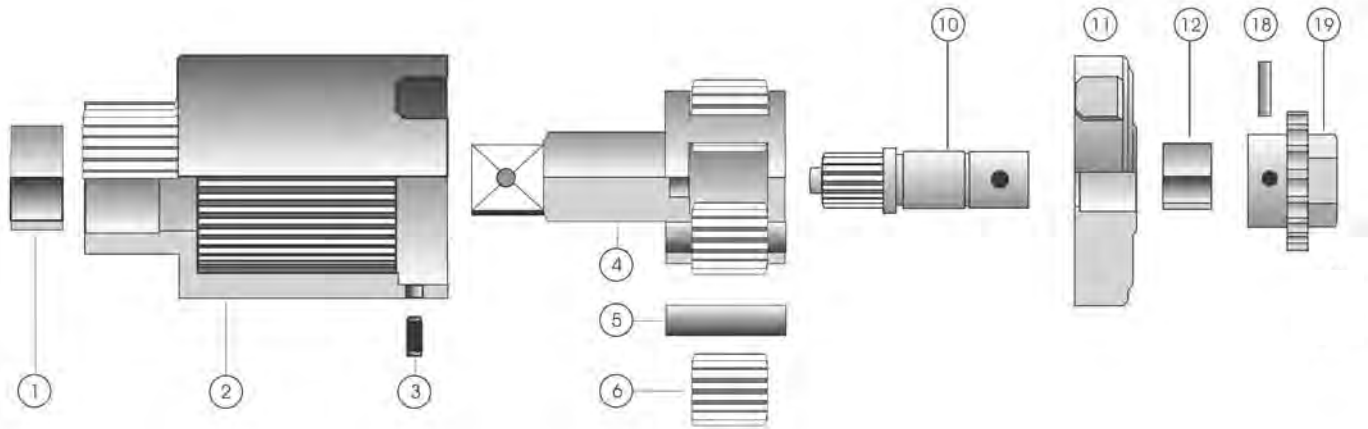

H10 Parts List

No.	Part Number	Description	Qty.
1	21-20140	Sleeve	1
2	21-10212	Gear Housing	1
3	21-20020	Stud Bolts	4
4	21-10181	Gear Cage 3/4"	1
5	21-20012	Bearing Pins	4
6	21-10148	Planet Gears	4
10	21-11107	Shaft	1
11	21-11307	Cover Plate	1
12	21-20143	Sleeve	1
18	21-20022	Shear Pin	1
19	21-11114	Hand Wheel	1

H15 Parts List

No.	Part Number	Description	Qty.
1	21-20140	Sleeve	1
2	21-10212	Gear Housing	1
3	21-20020	Stud Bolts	4
4	21-10182	Gear Cage 1"	1
5	21-20011	Bearing Pins	4
6	21-10148	Planet Gears	4
10	21-11117	Shaft	1
11	21-11307	Cover Plate	1
12	21-20143	Sleeve	1
18	21-20022	Shear Pin	1
19	21-11114	Hand Wheel	1

HG10 Parts List

No.	Part Number	Description	Qty.
1	21-20140	Sleeve	1
2	21-10212	Gear Housing	1
3	21-20020	Stud Bolts	4
4	21-10181	Gear Cage 3/4"	1
5	21-20012	Bearing Pins	4
6	21-10148	Planet Gears	4
10	21-11109	Shaft	1
11	21-11101	Gear Flange	1
12	21-11111	Pawl	1
13	21-10128	Switch Screw	1
14	21-11112	Compression Springs	2
15	21-20023	Grooved Drive Stud	2
16	21-11105	Cover Plate	1
17	21-20043	Hexagon Screw	3
18	21-20022	Shear Pin	1
19	21-11114	Hand Wheel	1