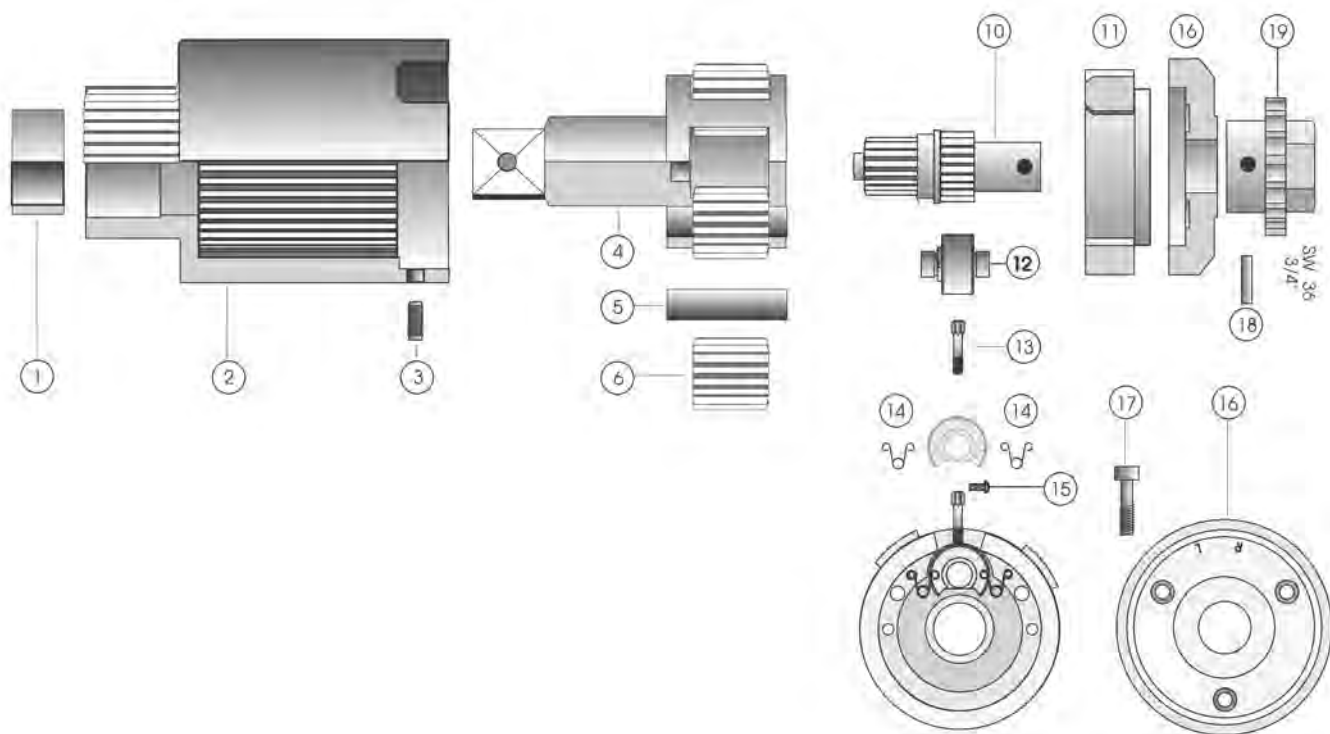

H10 Parts List

No.	Part Number	Description	Qty.
1	21-20140	Sleeve	1
2	21-10212	Gear Housing	1
3	21-20020	Stud Bolts	4
4	21-10181	Gear Cage 3/4"	1
5	21-20012	Bearing Pins	4
6	21-10148	Planet Gears	4
10	21-11107	Shaft	1
11	21-11307	Cover Plate	1
12	21-20143	Sleeve	1
18	21-20022	Shear Pin	1
19	21-11114	Hand Wheel	1

H15 Parts List

No.	Part Number	Description	Qty.
1	21-20140	Sleeve	1
2	21-10212	Gear Housing	1
3	21-20020	Stud Bolts	4
4	21-10182	Gear Cage 1"	1
5	21-20011	Bearing Pins	4
6	21-10148	Planet Gears	4
10	21-11117	Shaft	1
11	21-11307	Cover Plate	1
12	21-20143	Sleeve	1
18	21-20022	Shear Pin	1
19	21-11114	Hand Wheel	1

HG10 Parts List

No.	Part Number	Description	Qty.
1	21-20140	Sleeve	1
2	21-10212	Gear Housing	1
3	21-20020	Stud Bolts	4
4	21-10181	Gear Cage 3/4"	1
5	21-20012	Bearing Pins	4
6	21-10148	Planet Gears	4
10	21-11109	Shaft	1
11	21-11101	Gear Flange	1
12	21-11111	Pawl	1
13	21-10128	Switch Screw	1
14	21-11112	Compression Springs	2
15	21-20023	Grooved Drive Stud	2
16	21-11105	Cover Plate	1
17	21-20043	Hexagon Screw	3
18	21-20022	Shear Pin	1
19	21-11114	Hand Wheel	1

HG15 Parts List

No.	Part Number	Description	Qty.
1	21-20140	Sleeve	1
2	21-10212	Gear Housing	1
3	21-20020	Stud Bolts	4
4	21-10182	Gear Cage 1"	1
5	21-20011	Bearing Pins	4
6	21-10148	Planet Gears	4
10	21-11109	Shaft	1
11	21-11101	Gear Flange	1
12	21-11111	Pawl	1
13	21-10128	Switch Screw	1
14	21-11112	Compression Springs	2
15	21-20023	Grooved Drive Stud	2
16	21-11105	Cover Plate	1
17	21-20043	Hexagon Screw	3
18	21-20022	Shear Pin	1
19	21-11114	Hand Wheel	1