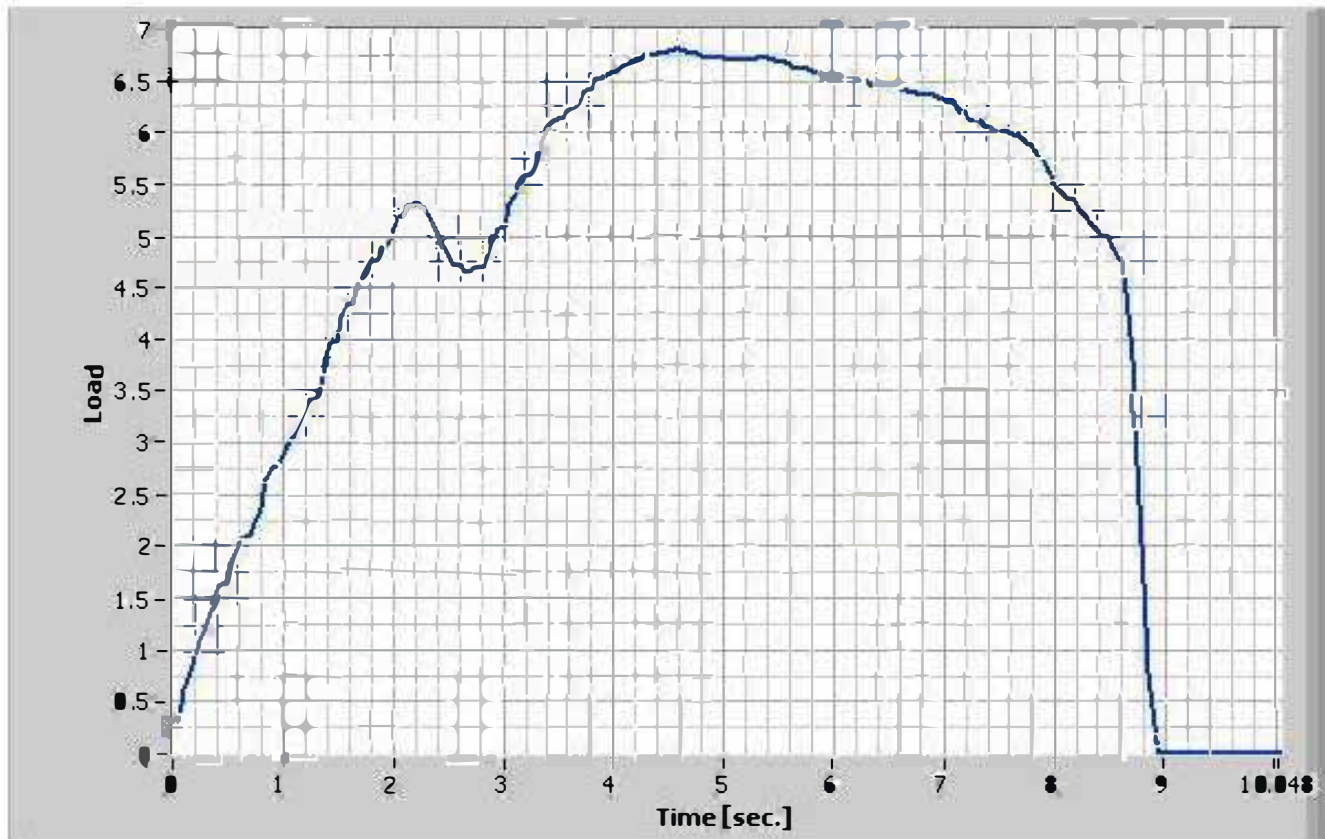

Left Header Text - Test Report Example
**Wednesday, August 08, 2007
 5:07:27 PM**

Initial Text - Include any initial text or comments here.

LOAD UNITS: LB
X-Scale Settings (Time [sec.])

 Minimum: 0.000
 Maximum: 10.048

Statistics

 Maximum: 6.80
 Minimum: 0.00
 Average: 4.62
 Area Under Curve: 46.44

Reading	Load [LB]	Time [sec.]
1.000	0.320	0.000
2.000	0.320	0.051
3.000	0.620	0.101
4.000	0.780	0.152
5.000	0.940	0.202
6.000	1.090	0.247
7.000	1.240	0.301
8.000	1.380	0.348