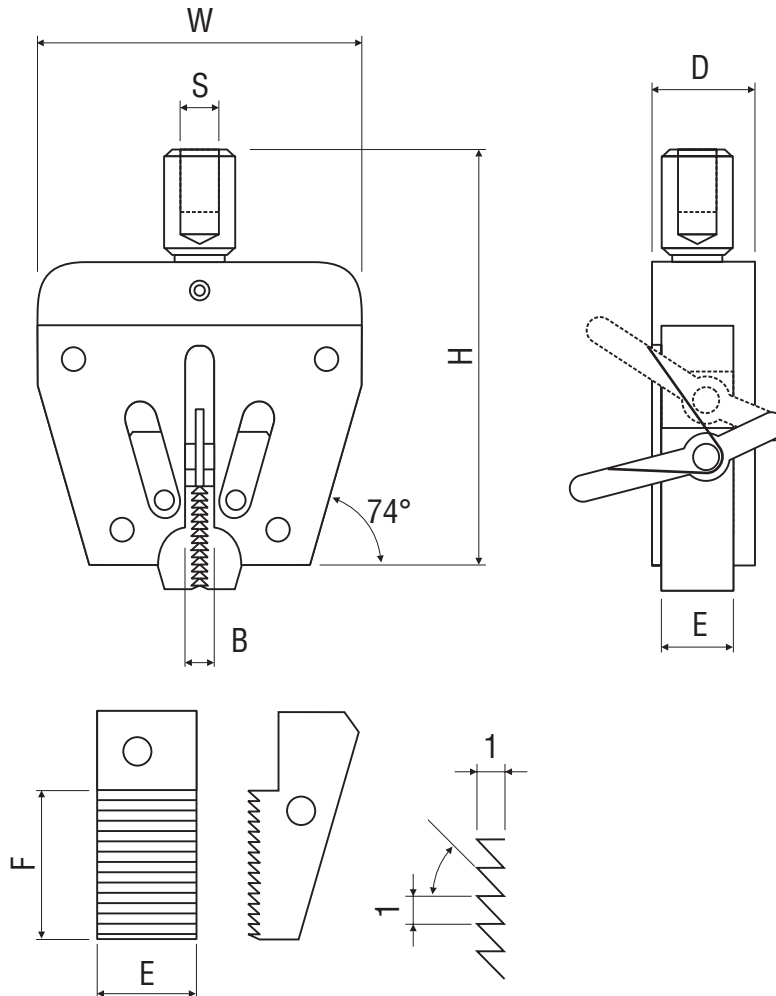

Wedge Grips KC-20, 1000, 5000

	KC-20	KC-1000	KC-5000
Capacity	110 lbf	220 lbf	1100 lbf
Width (W)	46mm	46mm	75
Height (H)	59mm	59mm	94mm
Depth (D)	14.5mm	14.5mm	36mm
Jaw opening (B)	Max. 2.0mm	Max. 2.0mm	Max. 5mm
Jaw width (E)	9.8mm	9.8mm	23.8mm
Jaw height (F)	15mm	15mm	26mm
Mounting screw (S)	M6 P1	M6 P1	M10 P1.5